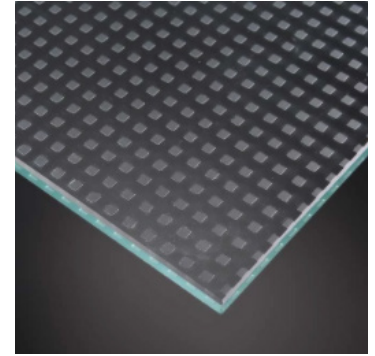

ELEGANCE

Certificated R10 Anti-Slip Degree from IFA Institute (Germany)