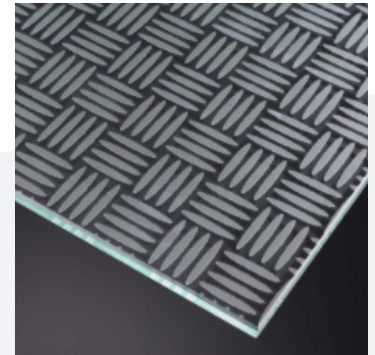

ELEGANCE

Certificated R10 Anti-Slip Degree from IFA Institute (Germany)

SECRET

Certificated R11 Anti-Slip Degree from IFA Institute (Germany)

TRAIL

Certificated R12 Anti-Slip Degree from IFA Institute (Germany)

TRUST

Certificated R11 Anti-Slip Degree from IFA Institute (Germany)

PROPERTIES

- Standard sizes 321x225cm or 160,5x225cm
- Consistent finish and appearance
- No degradation, nor wear, does not pickle or discolor, and will not change over time
- Soft and silk to the touch
- Any process such as cutting, polishing, or beveling, it allows easy bending, lamination and temperate toughening
- Ease of cleaning and resistance to marks and stains
- Resistant to common cleaners because it is not an additive, or a bonded layer
- Does not peel or discolor like films
- Does not scratch off like coatings