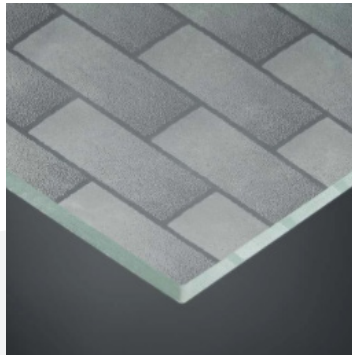

TRAIL

Certificated R12 Anti-Slip Degree from IFA Institute (Germany)