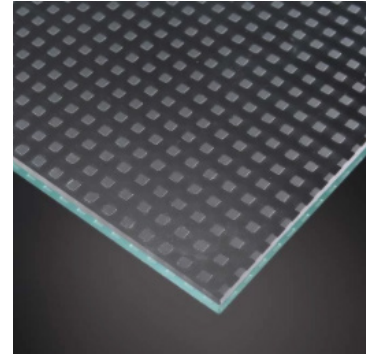

ELEGANCE

Certificated R10 Anti-Slip Degree from IFA Institute (Germany)