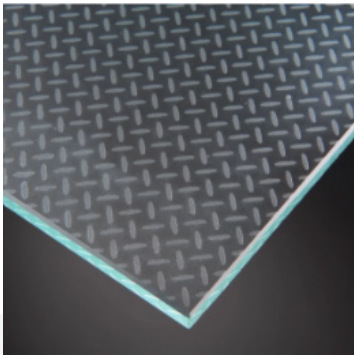

SECRET

Certificated R11 Anti-Slip Degree from IFA Institute (Germany)