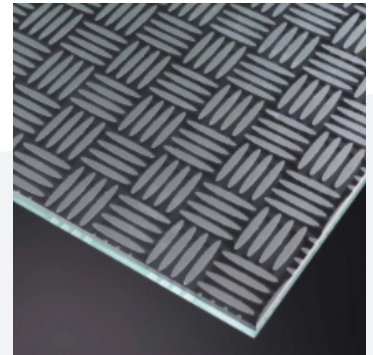

ELEGANCE

Certificated R10 Anti-Slip Degree from IFA Institute (Germany)

SECRET

Certificated R11 Anti-Slip Degree from IFA Institute (Germany)

TRAIL

Certificated R12 Anti-Slip Degree from IFA Institute (Germany)

TRUST

Certificated R11 Anti-Slip Degree from IFA Institute (Germany)

PROPERTIES

- Standard sizes 321x225cm or 160,5x225cm
- Consistent finish and appearance
- No degradation, nor wear, does not pickle or discolor, and will not change over time
- Soft and silk to the touch
- Any process such as cutting, polishing, or beveling, it allows easy bending, lamination and temperate toughening
- Ease of cleaning and resistance to marks and stains
- Resistant to common cleaners because it is not an additive, or a bonded layer
- Does not peel or discolor like films
- Does not scratch off like coatings

TAKE SECURITY ONE STEP FURTHER BY USING THE ROYAL-WALKABLE

As a decorative and functional decking material Yorfloor® Comfort by Yorglass provides you clear added value for your applications with its unmatched features.