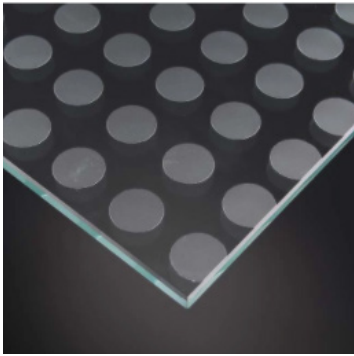

OUTSTANDING PERFORMANCE

COMFORT

Certificated R10 Anti-Slip Degree from IFA Institute (Germany)